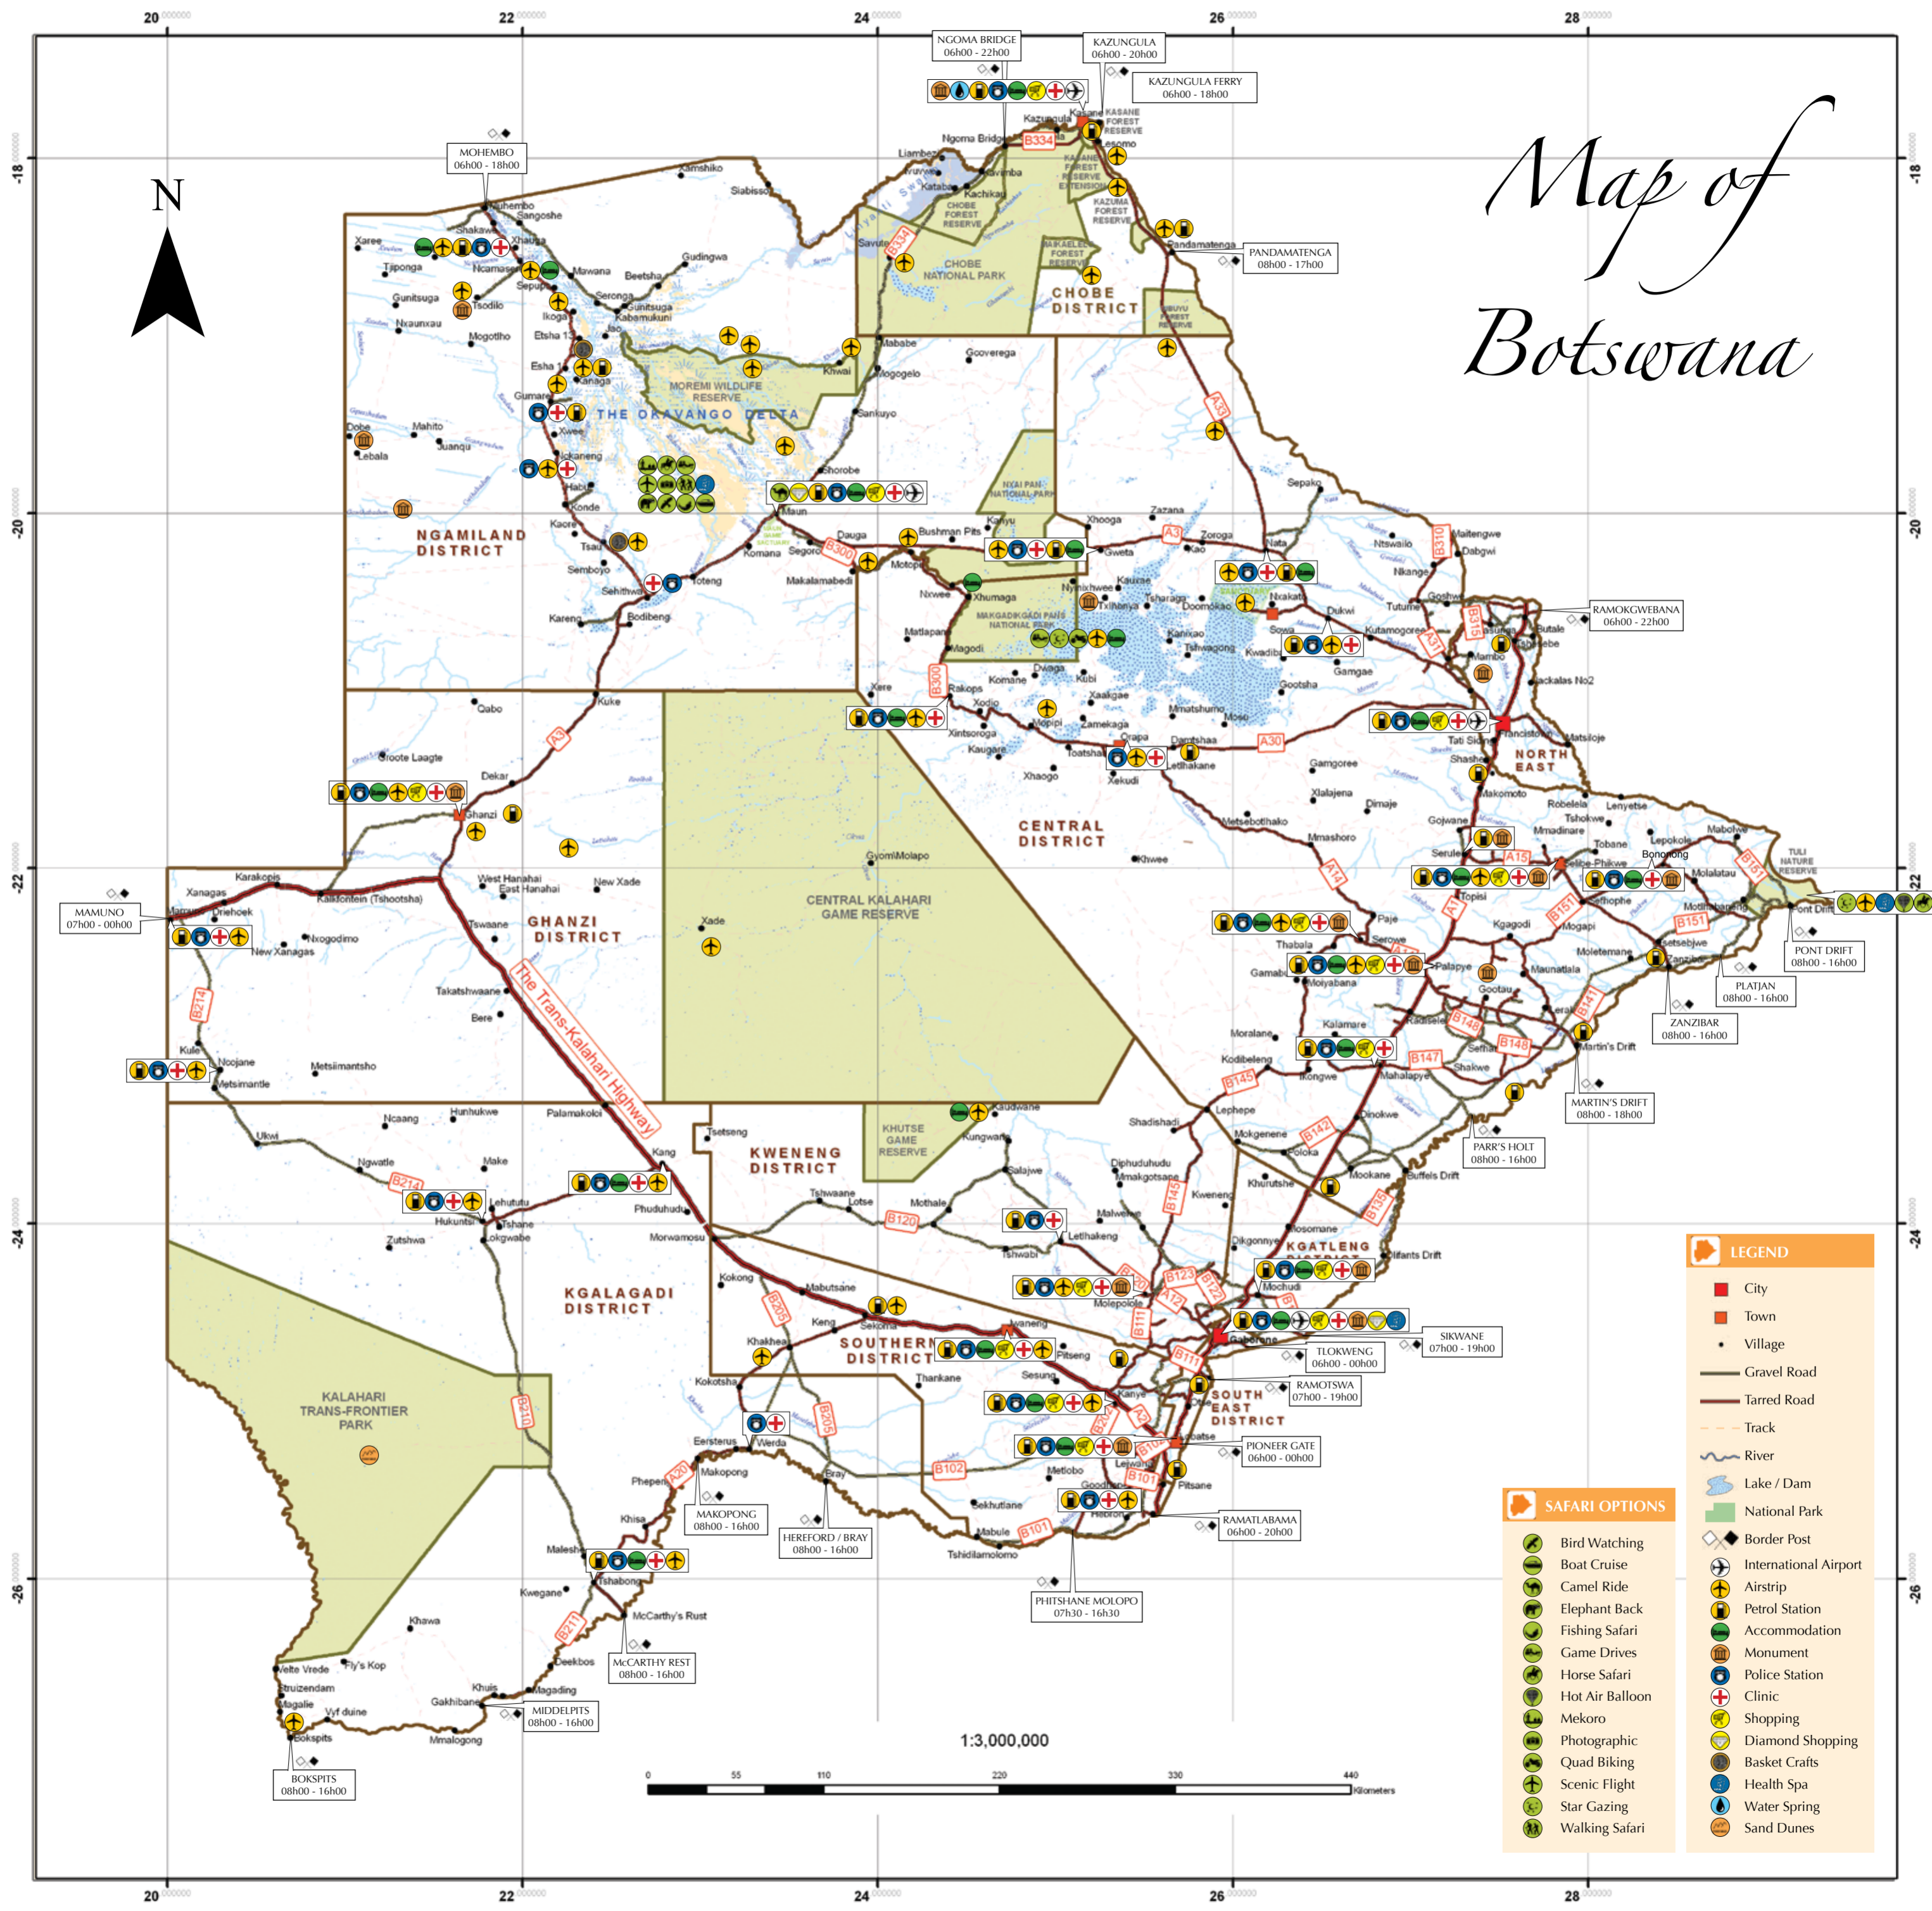

Map of Botswana

1:3,000,000

LEGEND

- City
- Town
- Village
- Gravel Road
- Tared Road
- - - Track
- ~ River
- ◡ Lake / Dam
- National Park
- ◆ Border Post
- ✈ International Airport
- ✈ Airstrip
- ⛽ Petrol Station
- 🏠 Accommodation
- 🗿 Monument
- 👮 Police Station
- 🏥 Clinic
- 🛍 Shopping
- 💎 Diamond Shopping
- 🛍 Basket Crafts
- 🧴 Health Spa
- 💧 Water Spring
- 🏖 Sand Dunes

SAFARI OPTIONS

- Bird Watching
- Boat Cruise
- Camel Ride
- Elephant Back
- Fishing Safari
- Game Drives
- Horse Safari
- Hot Air Balloon
- Mekoro
- Photographic
- Quad Biking
- Scenic Flight
- Star Gazing
- Walking Safari